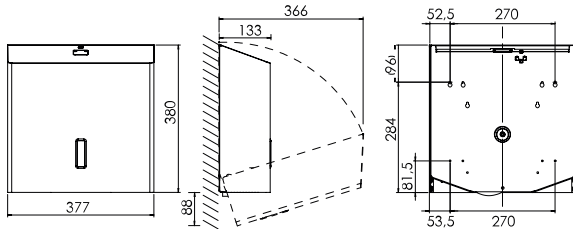

TTU 4

Maße in mm - Dimensions in mm

References

airports, train stations, schools, kindergardens, hotels, restaurants, commercial kitchen, food processing areas, prisons, exhibitions, conference centres, shopping centres, fitness and sports centres, industry, laboratories, administration facilities

Usage examples

toilets

Technical data

Housing:	Stainless steel, matte black powder coated (RAL 9005)
Filling volume (Toilet paper):	4 standard rolls (max. roll diameter 125 mm), inner roll diameter: 40 mm
with/without viewing window:	Clear
Lock:	SanTRAL vandalism-proof lock, plastic
Mounting:	Wall mounting with 4 screws and wall plugs
Cleaning:	manual wipe disinfection, not dishwashersafe, not autoclavable
Warranty:	5 years
Dimensions (W x H x D) in mm:	377x380x131
Hinweis:	Before using new products, please always check the compatibility of the product and the dispensing system to ensure proper functionality.